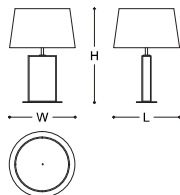

DORY

Table lamp available with three different bases. The straw version features a truncated pyramid shade in white fabric, while the other two have a truncated cone shade in white fabric. A special shade in blue Lyon fabric (tr831) is available on the Canaletto Walnut base only. Top diffuser disc. MADE IN ITALY.

DIMENSIONS

Ø 42x60h cm - Inch Ø 16.5x23.6h

* CODE: 049085 xx153 C0056 (BASE)
049086 CA236 C0010 (LAMP SHADE)

** CODE: 049087 xx115 C0051 (BASE)
049084 CA236 C0010 (LAMP SHADE)

FINISHES

BRONZE STRAW MARQUETRY/
PALE GOLD *