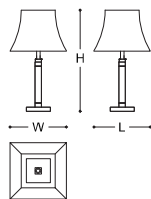

CELEBRITY

Table lamp with variable height, adjustable through a telescopic system with a blocking ring. Wooden structure, with upper stem and details in metal. Pagoda lampshade in white, grey or ecru fabric.

MADE IN ITALY.

DIMENSIONS

40x40x67/90h cm - Inch 15.8x15.8x26.4/35.4h

CODE: 049070 xx127 C1253 (BASE)
049071 CA236 C0010 (LAMP SHADE)

FINISHES

SHINY SANTOS ROSEWOOD /
BRONZED BRASS

CHERIE

Table lamp with rectangular base in metal and GA logo-shaped stem. The laser carved letters in metal surround an element covered in dark brown leather with lizard print. Truncated pyramid shade in grey or bronze fabric.

MADE IN ITALY.

DIMENSIONS

Ø 48x69h cm - Inch Ø 18.9x27.2h

CODE: 049078 xx139 C0020 (BASE)
049072 CA236 C1844 (LAMP SHADE)

FINISHES

SATIN BLACK NICKEL