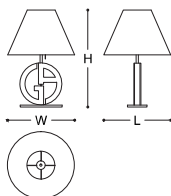

CELEBRITY

Table lamp with variable height, adjustable through a telescopic system with a blocking ring. Wooden structure, with upper stem and details in metal. Pagoda lampshade in white, grey or ecru fabric.

MADE IN ITALY.

DIMENSIONS

40x40x67/90h cm - Inch 15.8x15.8x26.4/35.4h

CODE: 049070 xx127 C1253 (BASE)
049071 CA236 C0010 (LAMP SHADE)

FINISHES

SHINY SANTOS ROSEWOOD /
BRONZED BRASS

CHERIE

Table lamp with rectangular base in metal and GA logo-shaped stem. The laser carved letters in metal surround an element covered in dark brown leather with lizard print. Truncated pyramid shade in grey or bronze fabric.

MADE IN ITALY.

DIMENSIONS

Ø 48x69h cm - Inch Ø 18.9x27.2h

CODE: 049078 xx139 C0020 (BASE)
049072 CA236 C1844 (LAMP SHADE)

FINISHES

SATIN BLACK NICKEL