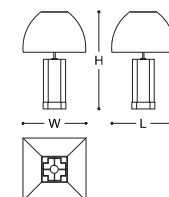

ALABASTER

Cubic table lamp with wooden base and streaked alabaster lampshade.
MADE IN ITALY.

DIMENSIONS

26x26x26h cm - Inch 10.2x10.2x10.2h

CODE: 048205 xx123 C2553

FINISHES

BRUSHED BROWN OAK

BLOOM

Table lamp with base in polished alabaster with metal details. The base is lit internally thanks to a led system that can be switched on/off independently from the lampshade. The pagoda-shaped lampshade is available in cream colour only.
MADE IN ITALY.

DIMENSIONS

48x48x75h cm - Inch 18.9x18.9x29.5h

CODE: 049108 xx090 C0012 (BASE)
049109 CA236 C0012 (LAMP SHADE)

FINISHES

SATIN BLACK NICKEL