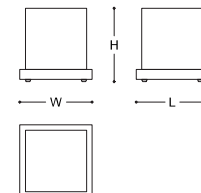

ALABASTER

Cubic table lamp with wooden base and streaked alabaster lampshade.
MADE IN ITALY.

DIMENSIONS

26x26x26h cm - Inch 10.2x10.2x10.2h

CODE: 048205 xx123 C2553

FINISHES

BRUSHED BROWN OAK

BLOOM

Table lamp with base in polished alabaster with metal details. The base is lit internally thanks to a led system that can be switched on/off independently from the lampshade. The pagoda-shaped lampshade is available in cream colour only.
MADE IN ITALY.

DIMENSIONS

48x48x75h cm - Inch 18.9x18.9x29.5h

CODE: 049108 xx090 C0012 (BASE)
049109 CA236 C0012 (LAMP SHADE)

FINISHES

SATIN BLACK NICKEL