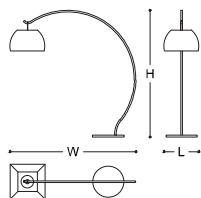

TERSILLA

Arched floor lamp with metal base and stem. Available with white or grey pagoda lampshade in fabric.
MADE IN ITALY.

DIMENSIONS

189x40x209h cm - Inch 74.4x15.7x82.3h

FINISHES

 SATIN BLACK NICKEL

CODE: 049105 xx054 C0020 (BASE)
049106 CA236 C0010 (LAMP SHADE)