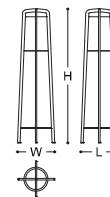

MEDUSA

Lamps available both for floor and table. Their shape is marked by the four solid wood legs that cross at the top and surround the truncated cone lampshade. Metallic feet and ring that holds the lampshade. Top diffuser disc.
MADE IN ITALY.

CODE: 049340 UP002 C9553

DIMENSIONS

38x38x138h cm - Inch 15x15x54.3h

FINISHES

CANALETTO WALNUT

MIYA

Lamps inspired to the soft atmospheres of the Armani Privé club in Milan. All versions feature an iconic lamellar cube that filters light in a very cozy and luxurious way. The floor version is dimmable and made in wood for what concerns the base and the lamellar structure, while vertical bars and other details are in metal. All wooden layers are painted in gold on the bottom, to increase the warm tone of the light.
MADE IN ITALY.

CODE: 049347 UP005 C9553

DIMENSIONS

24x24x115h cm - Inch 9.45x9.45x45.3h

FINISHES

CANALETTO WALNUT /
SATIN LIGHT BRASS