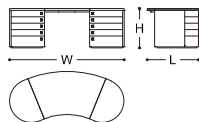

MADE IN ITALY.

DIMENSIONS

150x70x75h cm - Inch 59.1x27.6x29.5h

FINISHES

BLACK MAPLE WOOD /
GLOSSY BLACK PAINTED STEEL

CODE: 048276 CA867 C0020

GIUNONE

Desk with curved design. The two ends are completely rounded, as well as all the edges. The chests of drawers feature five drawers each, four with the same height and a higher one conceived for larger storage. All drawers on the same side can be locked simultaneously with a leather-covered key. The opening system follows a rotational movement, and the metal handles have a special design by Armani/Casa. The chests of drawers are suspended thanks to recessed bases, which give the desk a lighter look.

MADE IN ITALY.

DIMENSIONS

219x98x75h cm - Inch 86.2x38.6x29.5h

FINISHES

TAMO /
NATURAL THIN LEATHER /
PALE GOLD *

VINTAGE BROWN OAK /
DOVE GREY THIN LEATHER /
PALE GOLD

* CODE: 048538 CA906 C1554