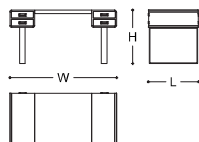

EUCLIDE

Euclide has a light look, thanks to its thin top and chests of drawers supported by only two metal ribbon legs. Euclide is designed to be used from both sides, since it has four drawers with traditional guide rails on each side. This desk is equally suitable for being used in a study or in a bedroom. The frames of the drawers are in solid wood.

MADE IN ITALY.

DIMENSIONS

150x70x75h cm - Inch 59.1x27.6x29.5h

FINISHES

BLACK MAPLE WOOD /
GLOSSY BLACK PAINTED STEEL

CODE: 048276 CA867 C0020

GIUNONE

Desk with curved design. The two ends are completely rounded, as well as all the edges. The chests of drawers feature five drawers each, four with the same height and a higher one conceived for larger storage. All drawers on the same side can be locked simultaneously with a leather-covered key. The opening system follows a rotational movement, and the metal handles have a special design by Armani/Casa. The chests of drawers are suspended thanks to recessed bases, which give the desk a lighter look.

MADE IN ITALY.

DIMENSIONS

219x98x75h cm - Inch 86.2x38.6x29.5h

FINISHES

TAMO /
NATURAL THIN LEATHER /
PALE GOLD *

VINTAGE BROWN OAK /
DOVE GREY THIN LEATHER /
PALE GOLD

* CODE: 048538 CA906 C1554