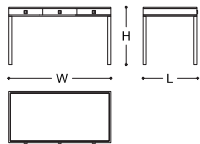

# CAMILLA

Writing desk with Art Déco inspiration. The Camilla range comes from the Aida limited edition but with a different finishing, mixing shiny wood and metal. Another version is entirely covered in leather (cuoio) and features metal details. MADE IN ITALY.

## DIMENSIONS

133x66,5x75h cm - Inch 54.4x26.2x29.5h