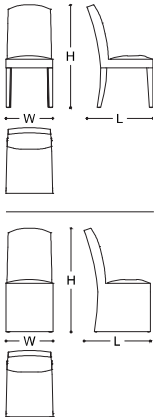

DALIA

Dalia is a high comfort dining chair with flowing lines, which offers many customizable options. In fact, Dalia is available with or without house, and without house it can be selected with wooden legs or completely upholstered. In the wooden legs option, the seat and the seatback can be upholstered with all Soft Touch Leathers or suitable Armani/Casa fabrics in collection. Thin Leather can be selected only in combination with Canaletto Walnut. The completely upholstered version, instead, features padded legs and Satin Natural Brass feet. In this case, the upholstery can be selected among all Soft Touch Leathers, suitable Armani/Casa fabrics or Technical Shagreen Fabric. A particularly elegant version features Maranello velvet on the seat and decorative Lafayette fabric on the seatback, in matching tones. The insertion of a handle on the reverse of the seatback is an extra optional feature. A protective mini slip cover can be ordered separately. MADE IN ITALY.

FINISHES

DIMENSIONS

46.2x65.2x102h cm - Inch 18.2x24.6x40.2h

SH: 51 cm - Inch 20.1

* CODE: 048152 RCHOD TR790, JAIPUR FABRIC

CODE: 048151 TS076 TR855, LAFAYETTE / MARANELLO FABRICS

CODE: 048393 RMAOC TR632, GAYA FABRIC