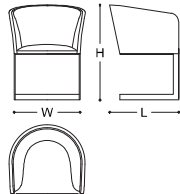

### DIMENSIONS

69x61x76h cm - Inch 27.2x24x29.5h

SH: 46 cm - Inch 18.1

CODE: 045592 RMA0D TR179, CARTAGENA FABRIC

### DIMENSIONS

62x56x77h cm - Inch 24.2x22x30.3h

SH: 42 cm - Inch 16.5

\* CODE: 048010 ACE0P P0402, SOFT TOUCH LEATHER