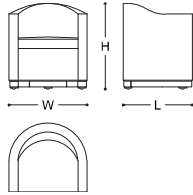

### DIMENSIONS

69x61x76h cm - Inch 27.2x24x29.5h

SH: 46 cm - Inch 18.1

CODE: 045592 RMA0D TR179, CARTAGENA FABRIC

### DIMENSIONS

62x56x77h cm - Inch 24.2x22x30.3h

SH: 42 cm - Inch 16.5

\* CODE: 048010 ACE0P P0402, SOFT TOUCH LEATHER