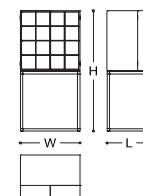

RIESLING

Bar cabinet marked by a large storing unit that lies on a thin linear structure. Riesling is available in different precious finishes that enrich the neat design. The back of the doors is equipped with short shelves conceived to store glassware. The squared tiles on the doors of the Brushed Greige Oak version are covered by tempered extra-clear glass. MADE IN ITALY.

FINISHES

DIMENSIONS

76x57x154h cm - Inch 30x22.4x60,6h

* CODE: 048069 CA961 C2456

** CODE: 048069 CA975 C1842

*** CODE: 048069 CA822 C9553

**** CODE: 048069 CA956 C0041