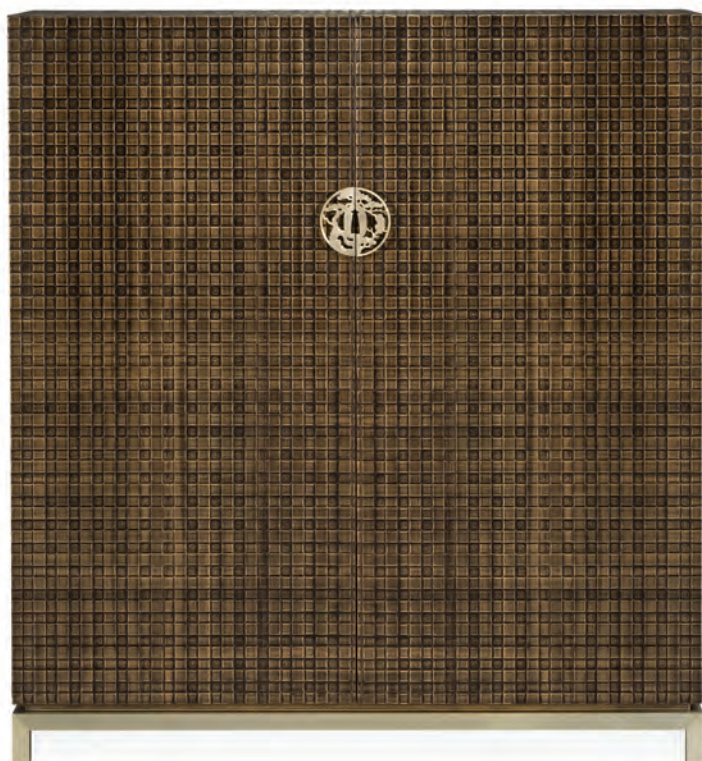

# JAZZ

Lifted off the ground by thin metal supports, Jazz is a bar cabinet marked by unique details. One version features a metal *tsuba* handle and doors in Bronze Twisted Texture Lacquer, while the other has doors finished with a patchwork of three different materials recreating the same design of Mumbai fabric. The internal of the unit is equipped with two shelves, a central worktop and led lights adjustable with a remote control. A drawer and a pull-out tray are placed underneath the central worktop. The back of the doors is equipped with short shelves conceived to store glassware. **MADE IN ITALY.**

## FINISHES

BRONZE TWISTED TEXTURE LACQUER / SATIN LIGHT BRASS \*

inside  
RED LACQUER / RED LEATHER

CANALETTO WALNUT / SANDBLASTED PEARL OAK / BRONZE CARVED LIQUID METAL LACQUER / SATIN LIGHT BRASS \*\*

inside  
CANALETTO WALNUT / DARK GREEN LEATHER

\* CODE: 048874 CA909 C4855

\*\* CODE: 049334 CA979 C0040