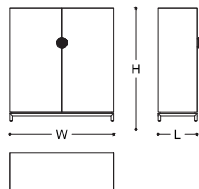

# JAZZ

Lifted off the ground by thin metal supports, Jazz is a bar cabinet marked by unique details. One version features a metal *tsuba* handle and doors in Bronze Twisted Texture Lacquer, while the other has doors finished with a patchwork of three different materials recreating the same design of Mumbai fabric. The internal of the unit is equipped with two shelves, a central worktop and led lights adjustable with a remote control. A drawer and a pull-out tray are placed underneath the central worktop. The back of the doors is equipped with short shelves conceived to store glassware. **MADE IN ITALY.**

**DIMENSIONS**  
120x45x130h cm - Inch 47.2x17.7x55.1h