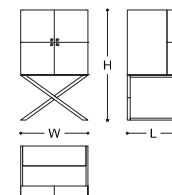

CLUB

FINISHES

GREY LIZARD EFFECT LEATHER /
SATIN BLACK NICKEL

The design of Club takes inspiration from vintage travel furniture featuring x-shaped legs. This cocktail cabinet features container doors for the storage of glasses. The interior in bronze lacquer holds a lower pull-out shelf in technical fabric top covered by an extralight transparent tempered glass (5 mm thick) for the preparation of drinks, a fold-out top for service and three lacquered drawers: one for cocktail utensils, one to store the ice bucket and the last for bottles.

MADE IN ITALY.

DIMENSIONS

79x61x130h cm - Inch 31.1x24x51.2h

CODE: 048358 CA880 C1043