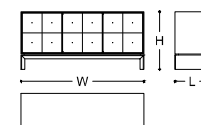

LEONARD

Rectangular multifunctional storage with four doors and inner shelves. Leonard is composed of two elements, an outer structure and an inner central suspended part. The frame in metal creates a particular decoration on the front and on the back of this piece of furniture. Inside in Canaletto Walnut. MADE IN ITALY.

CODE: 048952 CA961 C2456

DIMENSIONS
230x50x80h cm - Inch 90.6x19.7x31.5h

FINISHES

BRASS CARVED LIQUID METAL LACQUER /
WHITE GOLD LIQUID METAL LACQUER /
SATIN LIGHT BRASS

MIRÒ

Buffet with three doors. The main unit of this new buffet lies on a metal bridge structure with triangular section, like the one of the Matrix set of consoles. Doors feature a metal profile and push-pull opening system with slowing device; the first two doors from the left close a unique storing unit, while the last one closes a separate compartment. A middle shelf is featured in both parts. Mirò is available in two versions, with or without automatic inner lighting LED systems. MADE IN ITALY.

CODE: 049332 CA977 C1941 (WITH LED SYSTEM)

DIMENSIONS
160x40x75h cm - Inch 63x15.75x29,5h

FINISHES

GREIGE SHAGREEN EFFECT LEATHER /
PATINATED SILVER METAL LACQUER /
SATIN LIGHT BRASS

CANALETTO WALNUT /
SATIN LIGHT BRASS