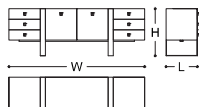

## DAMOCCLE

Wooden dresser with ribbon metal legs. The central part comprises a single compartment with two doors and a central shelf. A cable hole is located at the back to allow the installation of hi-fi appliances (blu-ray, dvd, gaming console) to use of this product also as a TV unit. The two outer parts have three drawers that open with the aid of metal handles.

### DIMENSIONS

216x50x75h cm - Inch 85.1x19.7x29.6h

\* CODE: 048114 CA832 C0373

#### BUFFET

180x52x83,5h cm - Inch 70.9x20.4x32.9h