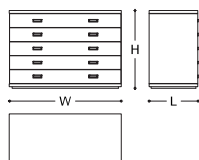

TALL CHEST OF DRAWERS

60x52x128,5h cm - Inch 23.6x20.4x50.6h