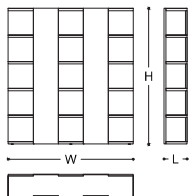

FREUD

Freud is an open bookcase designed to be placed at the centre of the room, since it can be used from both sides. Several vertical panels are placed on each side and are staggered between each other, allowing you to use the shelves as desired and showing just one side at once. The slim design (depth 35 cm) makes Freud perfect also for small spaces. Adjustable feet under the base. All shelves are skirted with a metal profile with rounded angles. MADE IN ITALY.

DIMENSIONS

190x35x206h cm - Inch 74.8x13.8x81.1h

FINISHES

BLACK STRAW MARQUETRY /
BLACK BEECH WOOD /
SATIN NATURAL BRASS

CODE: 048387 CA885 C0020

MUSA

Musa stands out for its light and essential design, yet enriched by unexpected details. The whole structure is modular, offering the opportunity of create more than just two columns. Each shelf is marked by two exclusive metal details with a particular shape, so that the shelves look hooked to the wooden structure. Pads in Dark Green Leather. The vertical distance in between the shelves is 40 cm. Metal feet keep the structure lifted from the ground. MADE IN ITALY.

DIMENSIONS

2 columns:
169x40x177h cm - Inch 66.5x15.75x69.7h

FINISHES

CANALETTO WALNUT /
DARK GREEN LEATHER /
SATIN LIGHT BRASS