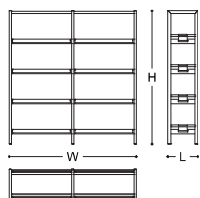

FREUD

Freud is an open bookcase designed to be placed at the centre of the room, since it can be used from both sides. Several vertical panels are placed on each side and are staggered between each other, allowing you to use the shelves as desired and showing just one side at once. The slim design (depth 35 cm) makes Freud perfect also for small spaces. Adjustable feet under the base. All shelves are skirted with a metal profile with rounded angles. MADE IN ITALY.

DIMENSIONS

190x35x206h cm - Inch 74.8x13.8x81.1h

FINISHES

BLACK STRAW MARQUETRY /
BLACK BEECH WOOD /
SATIN NATURAL BRASS

CODE: 048387 CA885 C0020

MUSA

Musa stands out for its light and essential design, yet enriched by unexpected details. The whole structure is modular, offering the opportunity of create more than just two columns. Each shelf is marked by two exclusive metal details with a particular shape, so that the shelves look hooked to the wooden structure. Pads in Dark Green Leather. The vertical distance in between the shelves is 40 cm. Metal feet keep the structure lifted from the ground. MADE IN ITALY.

DIMENSIONS

2 columns:
169x40x177h cm - Inch 66.5x15.75x69.7h

FINISHES

CANALETTO WALNUT /
DARK GREEN LEATHER /
SATIN LIGHT BRASS