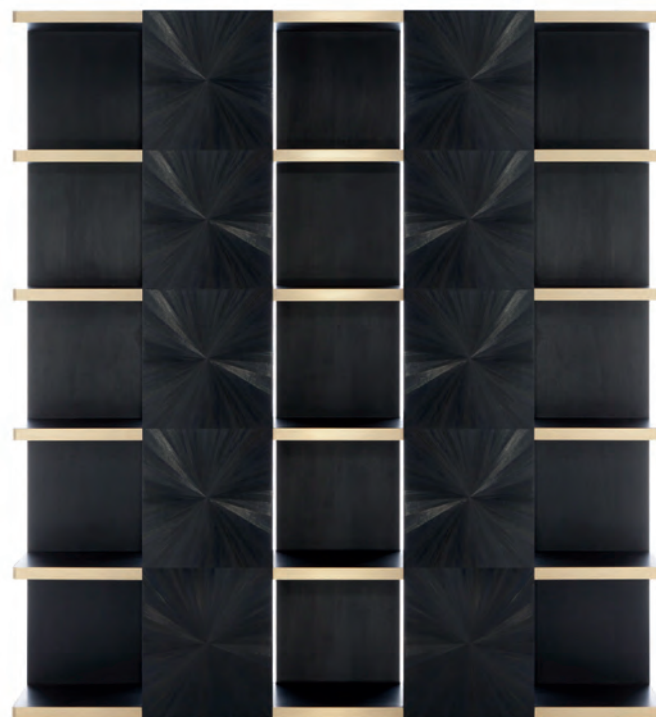

FREUD

Freud is an open bookcase designed to be placed at the centre of the room, since it can be used from both sides. Several vertical panels are placed on each side and are staggered between each other, allowing you to use the shelves as desired and showing just one side at once. The slim design (depth 35 cm) makes Freud perfect also for small spaces. Adjustable feet under the base. All shelves are skirted with a metal profile with rounded angles. MADE IN ITALY.

DIMENSIONS

190x35x206h cm - Inch 74.8x13.8x81.1h

FINISHES

BLACK STRAW MARQUETRY /
BLACK BEECH WOOD /
SATIN NATURAL BRASS

CODE: 048387 CA885 C0020

MUSA

Musa stands out for its light and essential design, yet enriched by unexpected details. The whole structure is modular, offering the opportunity of create more than just two columns. Each shelf is marked by two exclusive metal details with a particular shape, so that the shelves look hooked to the wooden structure. Pads in Dark Green Leather. The vertical distance in between the shelves is 40 cm. Metal feet keep the structure lifted from the ground. MADE IN ITALY.

DIMENSIONS

2 columns:
169x40x177h cm - Inch 66.5x15.75x69.7h

FINISHES

CANALETTO WALNUT /
DARK GREEN LEATHER /
SATIN LIGHT BRASS