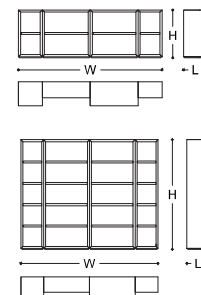

FINISHES

DIDEROT

Modular wall-mounted bookcase, available in two different heights. Each module can be selected in two depths (30 and 45 cm). The bookcase is composed of several elements that recall the cubist aesthetic, and offers great functionality to host books of any size. Diderot can be freely composed to create the most suitable bookcase for any room. The wooden structures with shelves have the same thickness and are slightly raised from the ground by wooden recessed bases. MADE IN ITALY.

DIMENSIONS

HEIGHT 90CM MODULES:
 120x45x90h cm - Inch 47.2x17.8x35.4h
 90x45x90h cm - Inch 35.5x17.8x35.4h
 45x45x90h cm - Inch 17.8x17.8x35.4h

120x30x90h cm - Inch 47.2x11.9x35.4h
 90x30x90h cm - Inch 35.5x11.9x35.4h
 45x30x90h cm - Inch 17.8x11.9x35.4h

HEIGHT 216CM MODULES:
 90x45x216h cm - Inch 35.5x17.8x85.1h
 45x45x216h cm - Inch 17.8x17.8x85.1h

90x30x216h cm - Inch 35.5x11.9x85.1h
 45x30x216h cm - Inch 17.8x11.9x85.1h

* CODE: 048105 CA832 C0373 / 048113 CA832 C0373 / 048110 CA832 C0373 / 048112 CA832 C0373 (LOW COMPOSITION)

** CODE: 048105 CA336 C0053 / 048106 CA336 C0053 / 048104 CA336 C0053 / 048106 CA336 C0053 (TALL COMPOSITION)