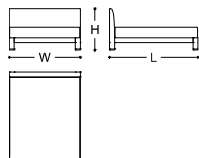

DIMENSIONS

MAT. 160 cm
165x220x110h cm - Inch 65x86.6x43.3h

MAT. 170 cm
175x220x110h cm - Inch 68.9x86.6x43.3h

MAT. 180 cm
185x220x110h cm - inch 72.8x86.6x43.3h

KING USA
198x223x110hcm - Inch 77.9x87.8x43.3h

QUEEN USA
157x223x110h cm - Inch 61.8x87.8x43.3h

SH: 55 cm - Inch 21.7

FINISHES

FARO FABRIC (TR592 PLATINUM) /
SATIN LIGHT BRASS

CODE: 048957 FAROD TR795 (MAT. 170 CM), JACKSON FABRIC