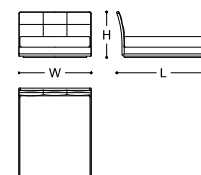

MADE IN ITALY.

DIMENSIONS

MAT. 160 cm
165x220x110h cm - inch 65x86.6x43.3h

MAT. 170 cm
175x220x110h cm inch 68.9x86.6x43.3h

MAT. 180 cm
185x220x110h cm - inch 72.8x86.6x43.3h

KING USA
198x223x110h cm - inch 77.9x87.8x43.3h

QUEEN USA
157x223x110h cm - inch 61.8x87.8x43.3h

SH: 50 cm - Inch 19.7

FINISHES

DOVE GREY THIN LEATHER

CODE: 048912 CT00D TR795 (MAT. 170 CM)