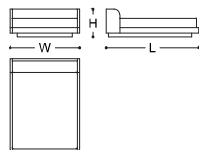

DIMENSIONS

MAT. 160 cm
172x242x72,5h cm - Inch 67.7x95.3x28.5h

MAT. 170 cm
182x242x72,5h cm - Inch 71.7x95.3x28.5h

MAT. 180 cm
192x242x72,5h cm - Inch 75.6x95.3x28.5h

QUEEN USA
164x245x72,5h cm - Inch 64.6x96.5x28.5h

KING USA
205x245x72,5h cm - Inch 80.7x96.5x28.5h

SH: 49h cm - Inch 19.3h

FINISHES

BRUSHED BROWN OAK *

FARO FABRIC **

SHINY SANTOS ROSEWOOD

TAMO

* CODE: 045925 TAMOD TR614 (MAT. 160 CM), GROVE FABRIC