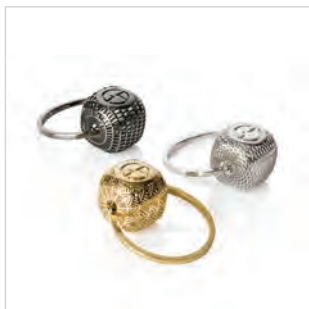

GAMES

JOE

JOE

JOE

MOON

TRAVEL
ACCESSORIES

MAGNO

MARU